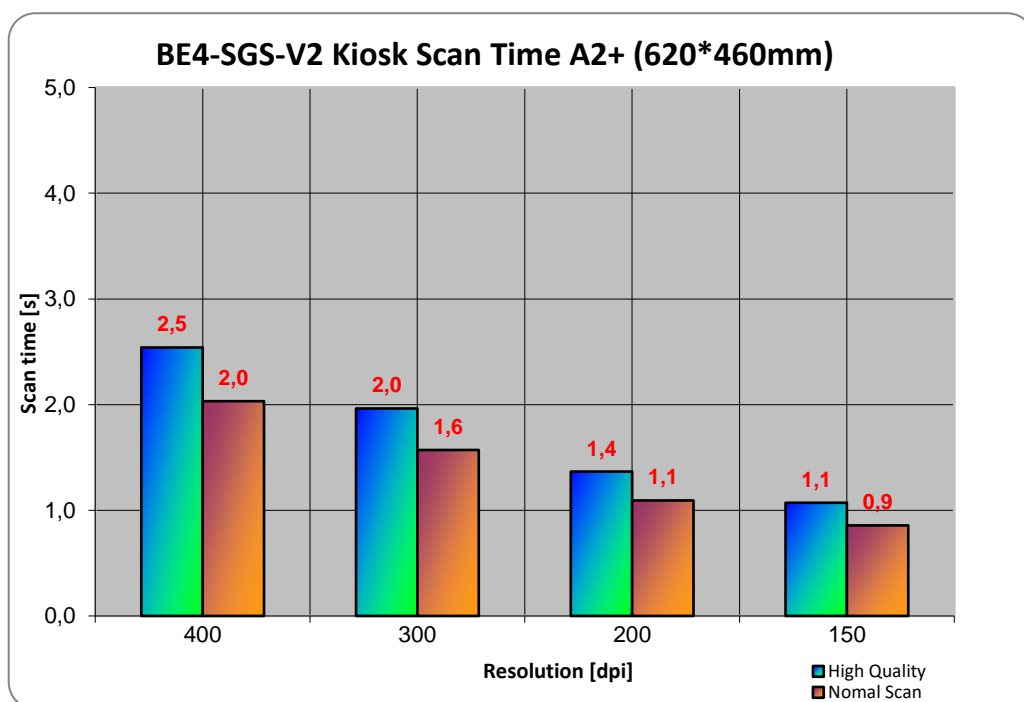

Bookeye® 4

Bookeye 4 V2 Kiosk

Scanning Speed

The scanning speed depends on the resolution alone. The Bookeye 4 scanner always scans in full color, even if bitonal image output is selected. This produces the best possible images. The following table shows the scan speed depending on the resolution.

Optical System

Maximum scan area	460 x 620 mm (18 x 24.4 inches), 14% > DIN A2
Scanner resolution	400 x 400 dpi
Pixel dimension	9.3 x 9.3 µm
Minimum document size	100 x 100 mm (4 x 4 inches)
Camera	CCD camera, 45,000 pixels (22,500 Color, 22,500 B&W)
Color depth	48 bit color 16 bit grayscale
Scan modes	24 bit color, 8 bit grayscale, bitonal, enhanced halftone
File Formats	Multipage PDF (PDF/A) and TIFF, JPEG, JPEG 2000, PNM, PNG, BMP, TIFF (Raw, G3, G4, LZW, JPEG), AutoCAD DWF, JBIG, DjVu, DICOM, PCX, Postscript, EPS, Raw data

External Power Supply

Voltage	100 – 240 V AC
Frequency	47 – 63 Hz
Inrush current	120 A max / 264 V AC
Efficiency	85 %
Operating temperature	5 ... +40 °C
Operating humidity	20 ... 80 % RH, non-condensing
ECO standard	CEC level VI

Scanner

Voltage	24 V DC
Current	Max. 5 A

Power Consumption

Sleep	< 0.5 W
Standby	2.5 W
Ready to scan, monitor on	75 W
Scanning	130 W

Dimensions and Weight

Scanner outer dimensions (H x W x D)	780 x 670 x 670 mm (30.7 x 26.4 x 26.4 inches)
Scanner outer dimensions, book cradle opened (H x W x D)	780 x 765 x 670 mm (30.7 x 30.2 x 26.4 inches)
Weight of scanner	40.5 kg (90 lbs.)