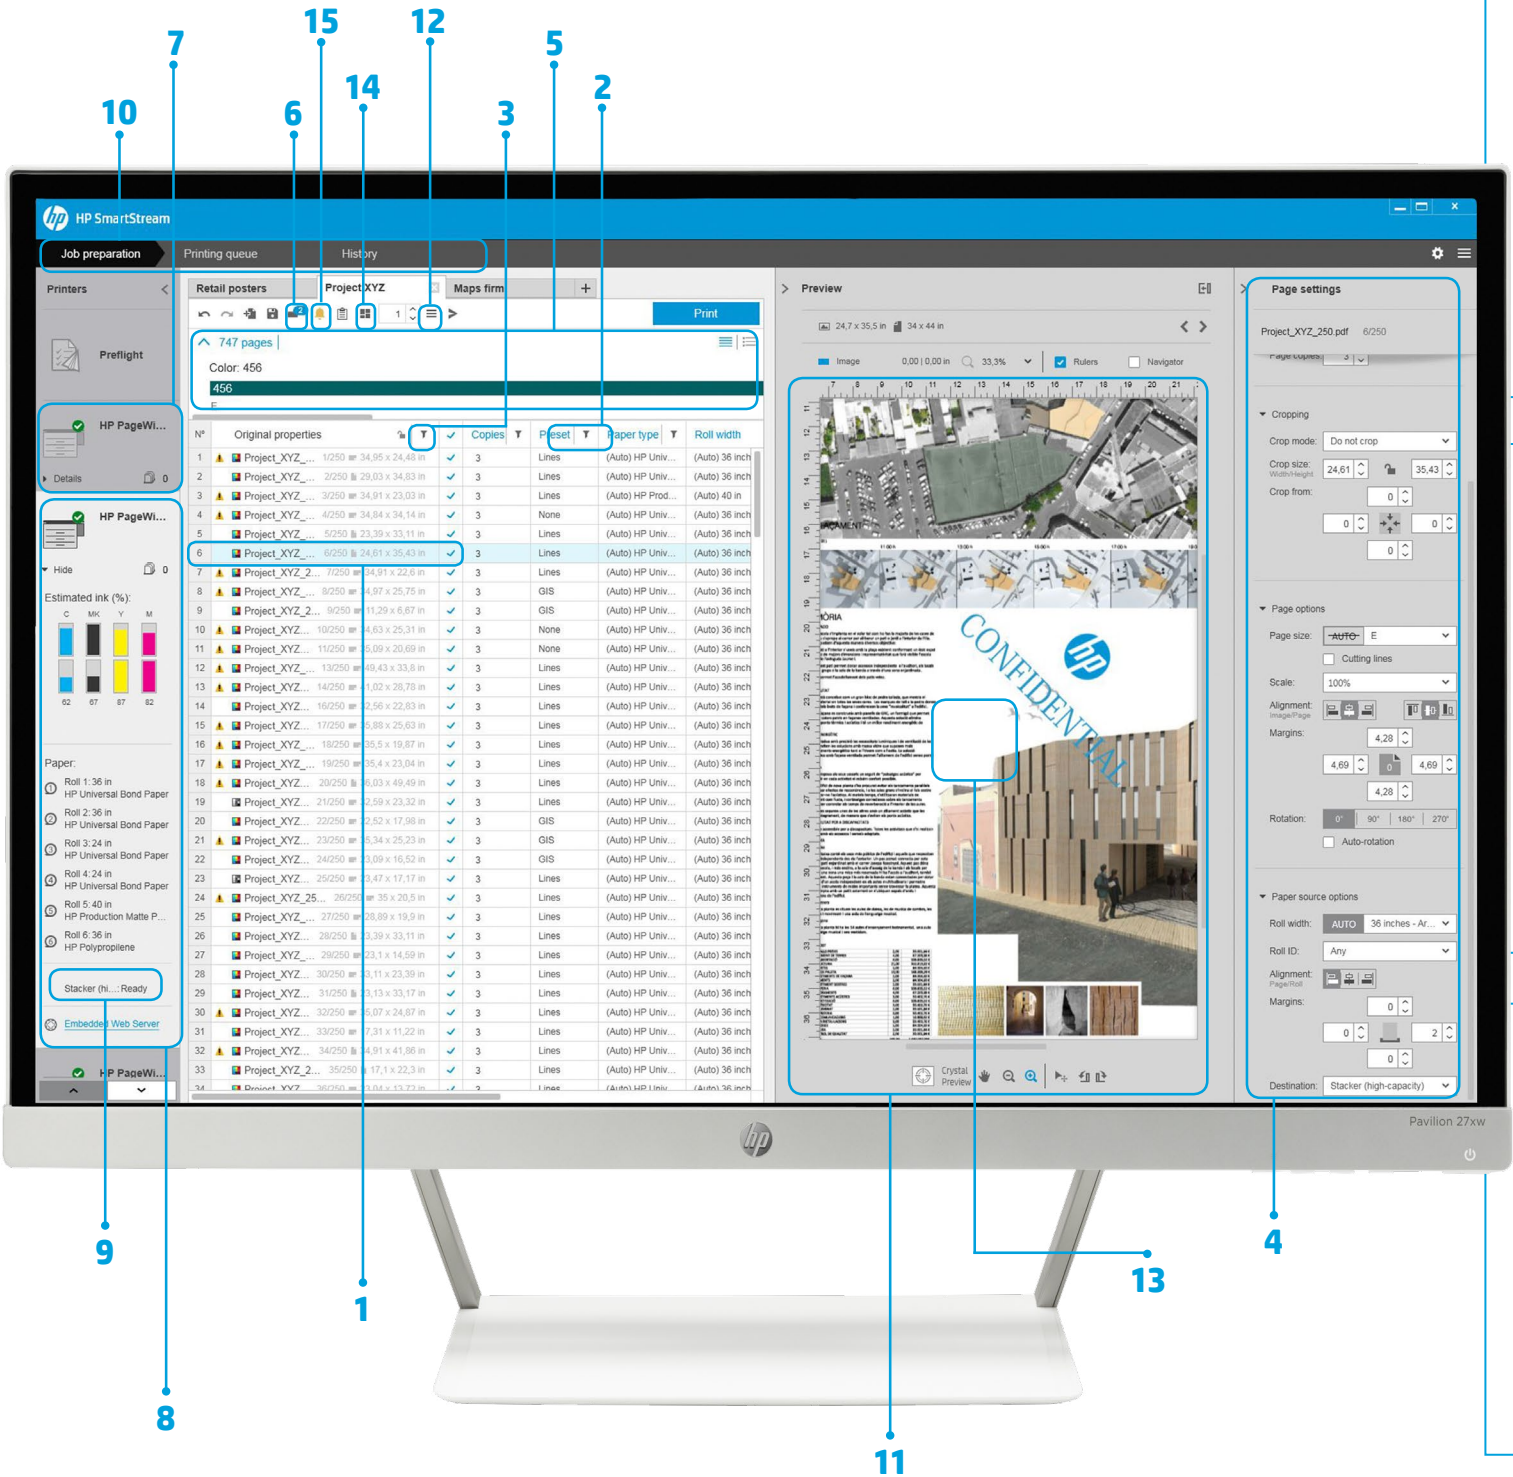

HP SmartStream software

Help improve your productivity and operator efficiency