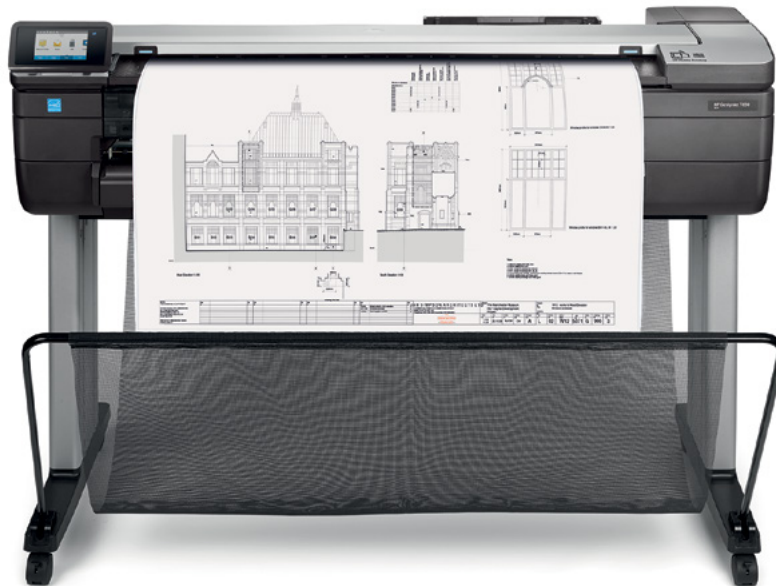

HP DesignJet T830 Multifunction Printer

Multifunction reinvented—built-in scanner at an unbeatable price¹

Print, scan, copy, and share—robust, compact 36-inch Wi-Fi MFP for office and construction

ROBUST—Damage-resistant for offices and job sites

CONVENIENT—Easy operation helps users save time

- Complete tasks intuitively—almost 3 times faster vs other devices³—one touchscreen works like a smartphone
- Cut waste by 50%—print at half scale with automatic sheet feeder/tray; cut extra work, waste of wide rolls⁴
- No LAN needed—move this MFP any time, any place your Wi-Fi signal can reach with wireless connectivity⁵

COLLABORATION—Mobile print/scan for team sharing

- Use integrated scanning to capture and share feedback, enable archiving, and more
- The printer creates its own Wi-Fi network for easy connectivity with Wi-Fi Direct
- Conveniently scan, share, print right from your smartphone or tablet;⁵ enjoy a smartphone-like experience
- Manage scans from your mobile device with the HP AiO Printer Remote app,⁶ enabled by HP Mobile Printing

¹ Based on 36-inch Wi-Fi integrated MFPs available in the market as of September, 2015.

² The HP DesignJet T830 Multifunction Printer is the most compact 36-inch device performing large-format print/scan/copy functions and is at least half the size (without the legs) based on H x W x L specifications published as of September, 2015.