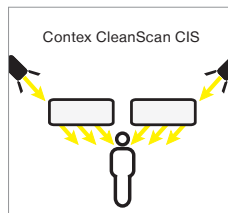

Suppress shadows and unwanted background